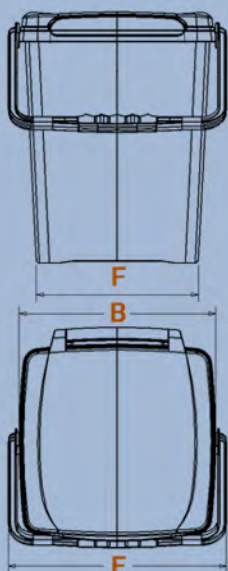

A special handle design locks or releases the bin lid depending on its position. When the handle is either in "up" or in "front" position, the lid remains locked, preventing the accidental emptying and keeps out any house-pets or rodents. The bin lid is released as soon as the handle is positioned in the "back" position. The Helesi 40-50 lit bins are ideal for temporary storing household recyclables and organic waste inside and outside the house.

Locked "up" position

Open "back" position

Locked "front" position

	A	B	C	D	E	F
28 lt	403	291	384	294	333	234
32 lt	468	291	384	288	333	228
40 lt	460	360	392	292	400	297
50 lt	554	289	392	289	400	294

	Volume	Weight
28 lt	27,5 lt	1,27 Kg
32 lt	31,5 lt	1,32 Kg
40 lt	38,5 lt	1,83 Kg
50 lt	49,5 lt	2,08 Kg