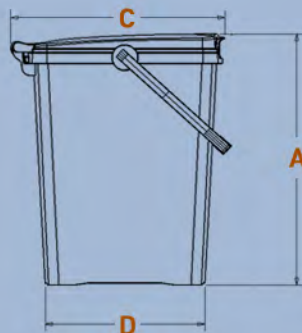

A special handle design locks or releases the bin lid depending on its position. When the handle is either in "up" or in "front" position, the lid remains locked, preventing the accidental emptying and keeps out any house-pets or rodents. The bin lid is released as soon as the handle is positioned in the "back" position. The Helesi 40-50 lit bins are ideal for temporary storing household recyclables and organic waste inside and outside the house.

Locked "up" position

Open "back" position

Locked "front" position

	A	B	C	D	E	F
28 lt	403	291	384	294	333	234
32 lt	468	291	384	288	333	228
40 lt	460	360	392	292	400	297
50 lt	554	289	392	289	400	294

	Volume	Weight
28 lt	27,5 lt	1,27 Kg
32 lt	31,5 lt	1,32 Kg
40 lt	38,5 lt	1,83 Kg
50 lt	49,5 lt	2,08 Kg